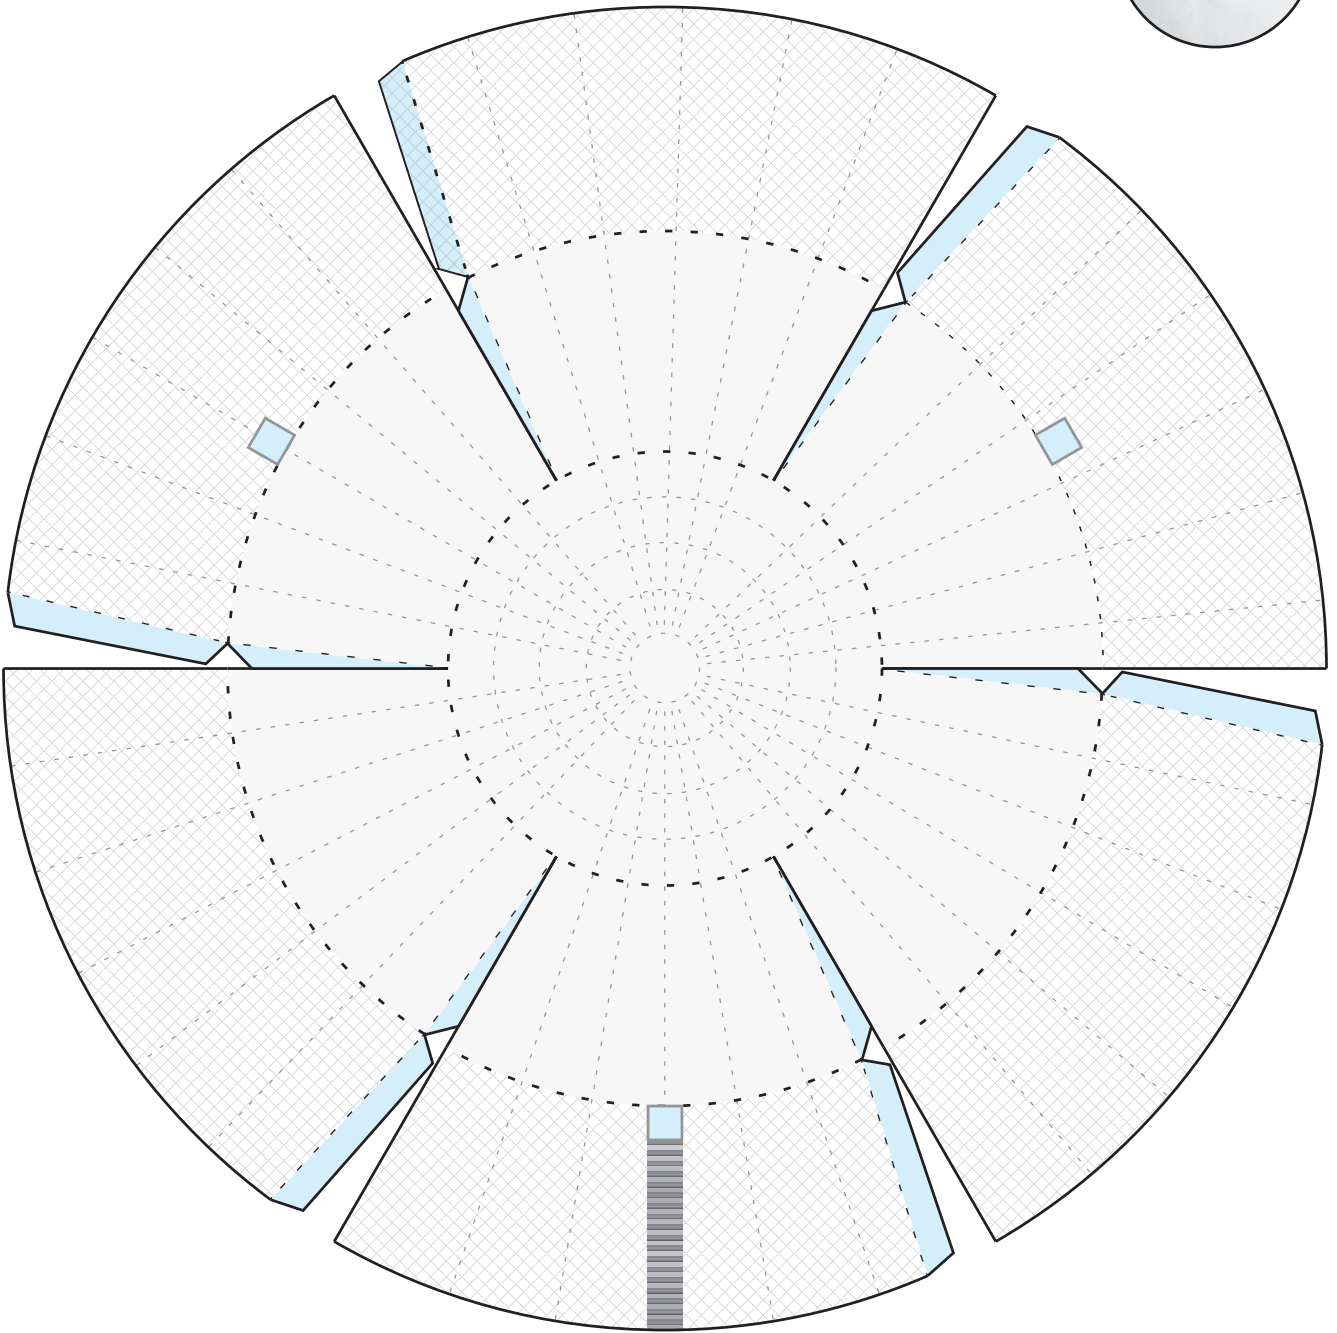

MOUNT

BASE

DISH

**FOCUS
CABIN
PIECES**