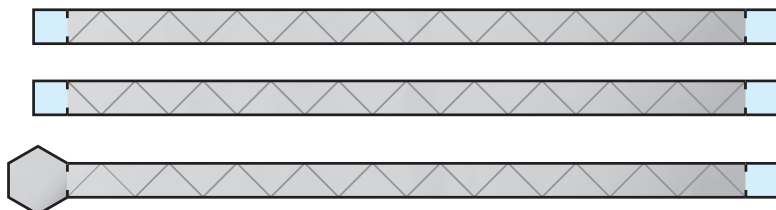

MOUNT

BASE

DISH

**FOCUS
CABIN
PIECES**